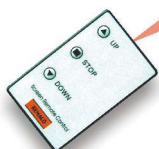

Remaco motorized projection screen is one of the most technically advance screen today. It has revolutionized a typical screen design in term of features and outlook. Unlike normal motorized screen, it is made of high quality screen fabric and designed for ease of operation control and installation.

- Infrared Remote to control screen up/stop/down position
- Electronic Screen Control with wide angle sensor
- Direct connection to AV Control System
- More durable (Due to smooth roll up)
- Compact, Light weight and Beautiful Finishing
- Ease of installation
- Universal Mounting kit for all types mounting
- Adjustable setting for desired up/down position
- Adjustable screen position horizontally

Electronic Screen Control (ESC)

Infrared Remote Control

Video Format (4:3), HDTV Format (16:9) and Nonstandard screen sizes are also available. Please consult your dealer for more information.

All screens supplied are with black borders. Every screen is supplied with remote control, electronic screen control and universal brackets.

Specifications :

Motor Speed :	30 rpm
Operating :	120 deg. Celsius (thermostat cut off motor)
Fabric Roll Speed :	5.0 m/min (8.3 cm/sec)
Screen Gain :	1.2
Viewing Angle :	+/- 70 deg. (140 deg. viewing cone)
Screen Materials :	Matte White with fibreglass coating, Flame Retardant and fungus resistant
External Wired Control:	Normally open, momentary contact closure (voltage free)
IR Remote Sensitivity Distance :	Maximum 15 metres
Sensor Coverage :	160 deg. (horizontal) 150deg. (vertical)
Power Consumption :	195W (with load) 10W (without load)
Current :	1.8 or 0.85 Amperes
Voltage :	100 - 120 VAC or 220 - 240 VAC, 50/60 Hz