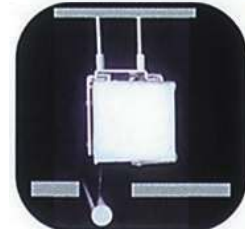

- Infrared Remote to control screen up/stop/down position
- Electronic Screen Control with wide angle sensor
- Direct connection to AV Control System
- More durable (Due to smooth roll up)
- Compact, Light weight and Beautiful Finishing
- Ease of installation
- Universal Mounting kit for all types mounting
- Adjustable setting for desired up/down position
- Adjustable screen position horizontally

**Universal Brackets Kit
for all mounting**

Wall Mount

Ceiling Mount

Ceiling Suspension

Side Pelmet Mount

Extension Mount (Wall)

Corner Mount

Ceiling Recessed

Pelmet Mount

Video Format Screen with 4 sides black border