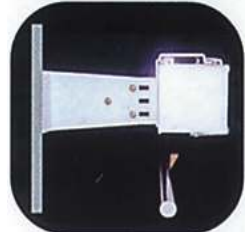

- Infrared Remote to control screen up/stop/down position
- Electronic Screen Control with wide angle sensor
- Direct connection to AV Control System
- More durable (Due to smooth roll up)
- Compact, Light weight and Beautiful Finishing
- Ease of installation
- Universal Mounting kit for all types mounting
- Adjustable setting for desired up/down position
- Adjustable screen position horizontally

**Universal Brackets Kit
for all mounting**

Wall Mount

Ceiling Mount

Ceiling Suspension

Side Pelmet Mount

Extension Mount (Wall)

Corner Mount

Ceiling Recessed

Pelmet Mount

Video Format Screen with 4 sides black border